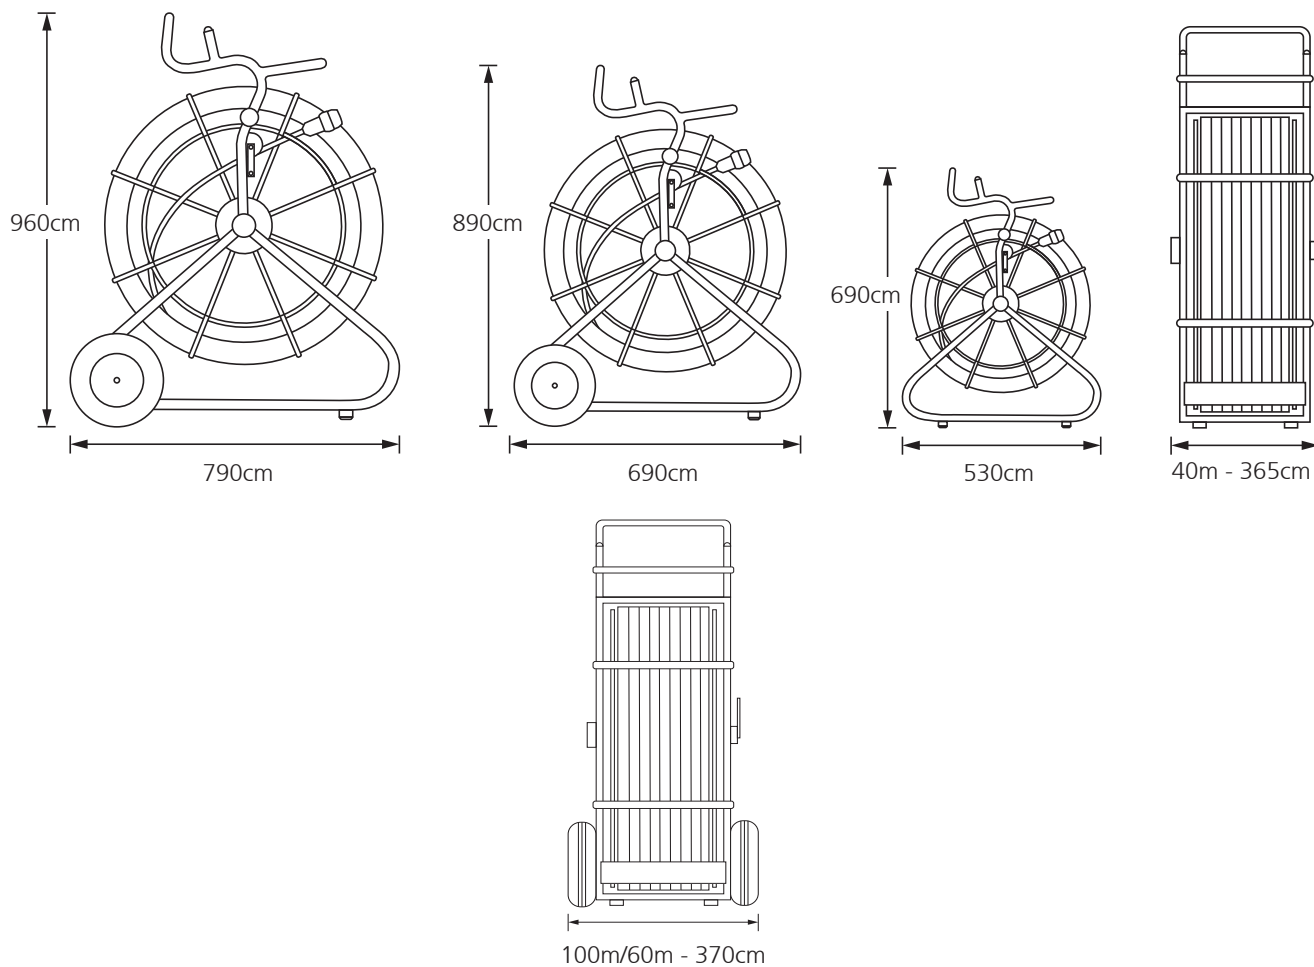

Push Camera Systems

100 METRE