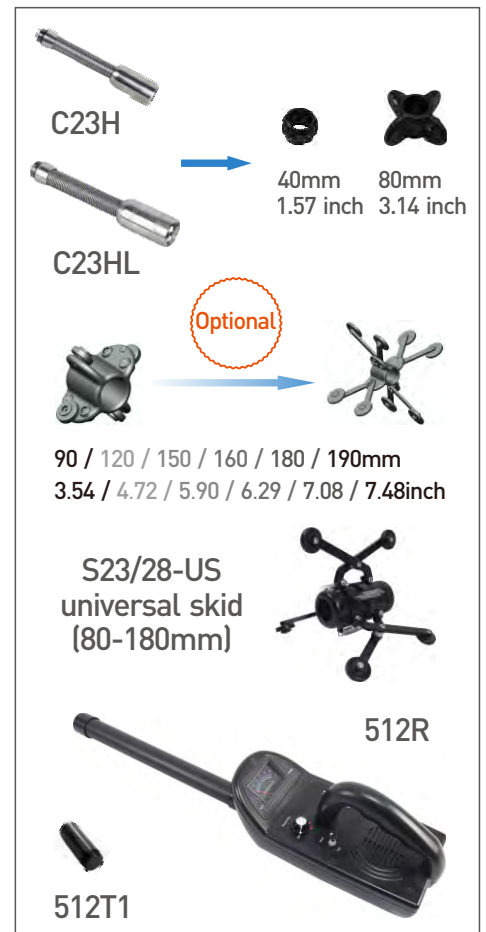

Optional

Camera head	C23H	C23HL
Size	ø23mm*134mm	ø23mm*134mm
Video resolution	1280*720	1280*720
Leds	12pcs	12pcs
View angle	105°	105°
Self-levelling	×	×
512Hz transmitter	×	✓
Waterproof	IP68	IP68
Suitable pipe diameter	60-200mm	60-200mm
S23/28-US universal skid	✓	✓

512Hz Receiver and transmitter	512R	512T1
Size	512l*110w*118hmm	ø16*45lmm
Range	5m	4.5m